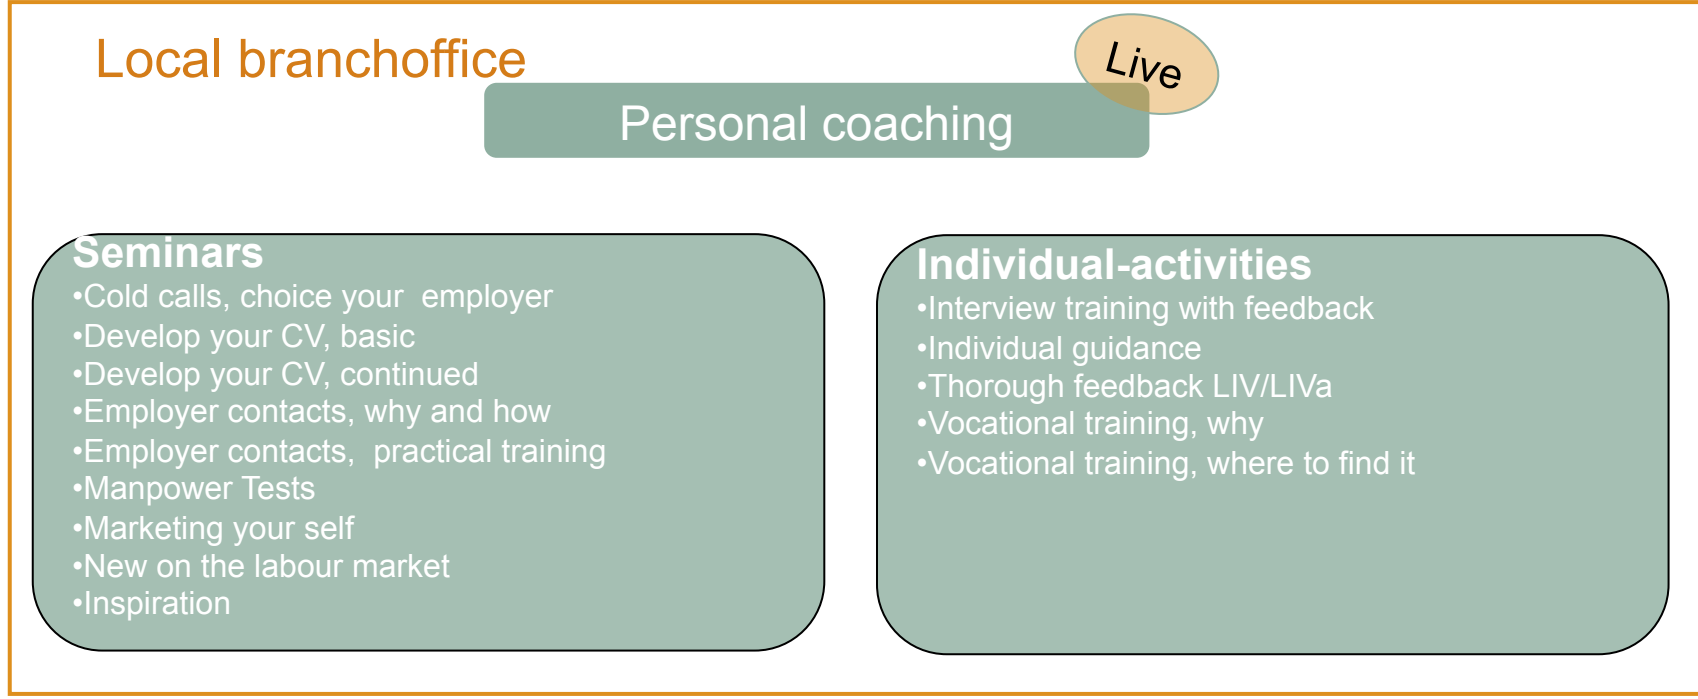

# Personal coaching 90 min

**Manpower G R O W model**